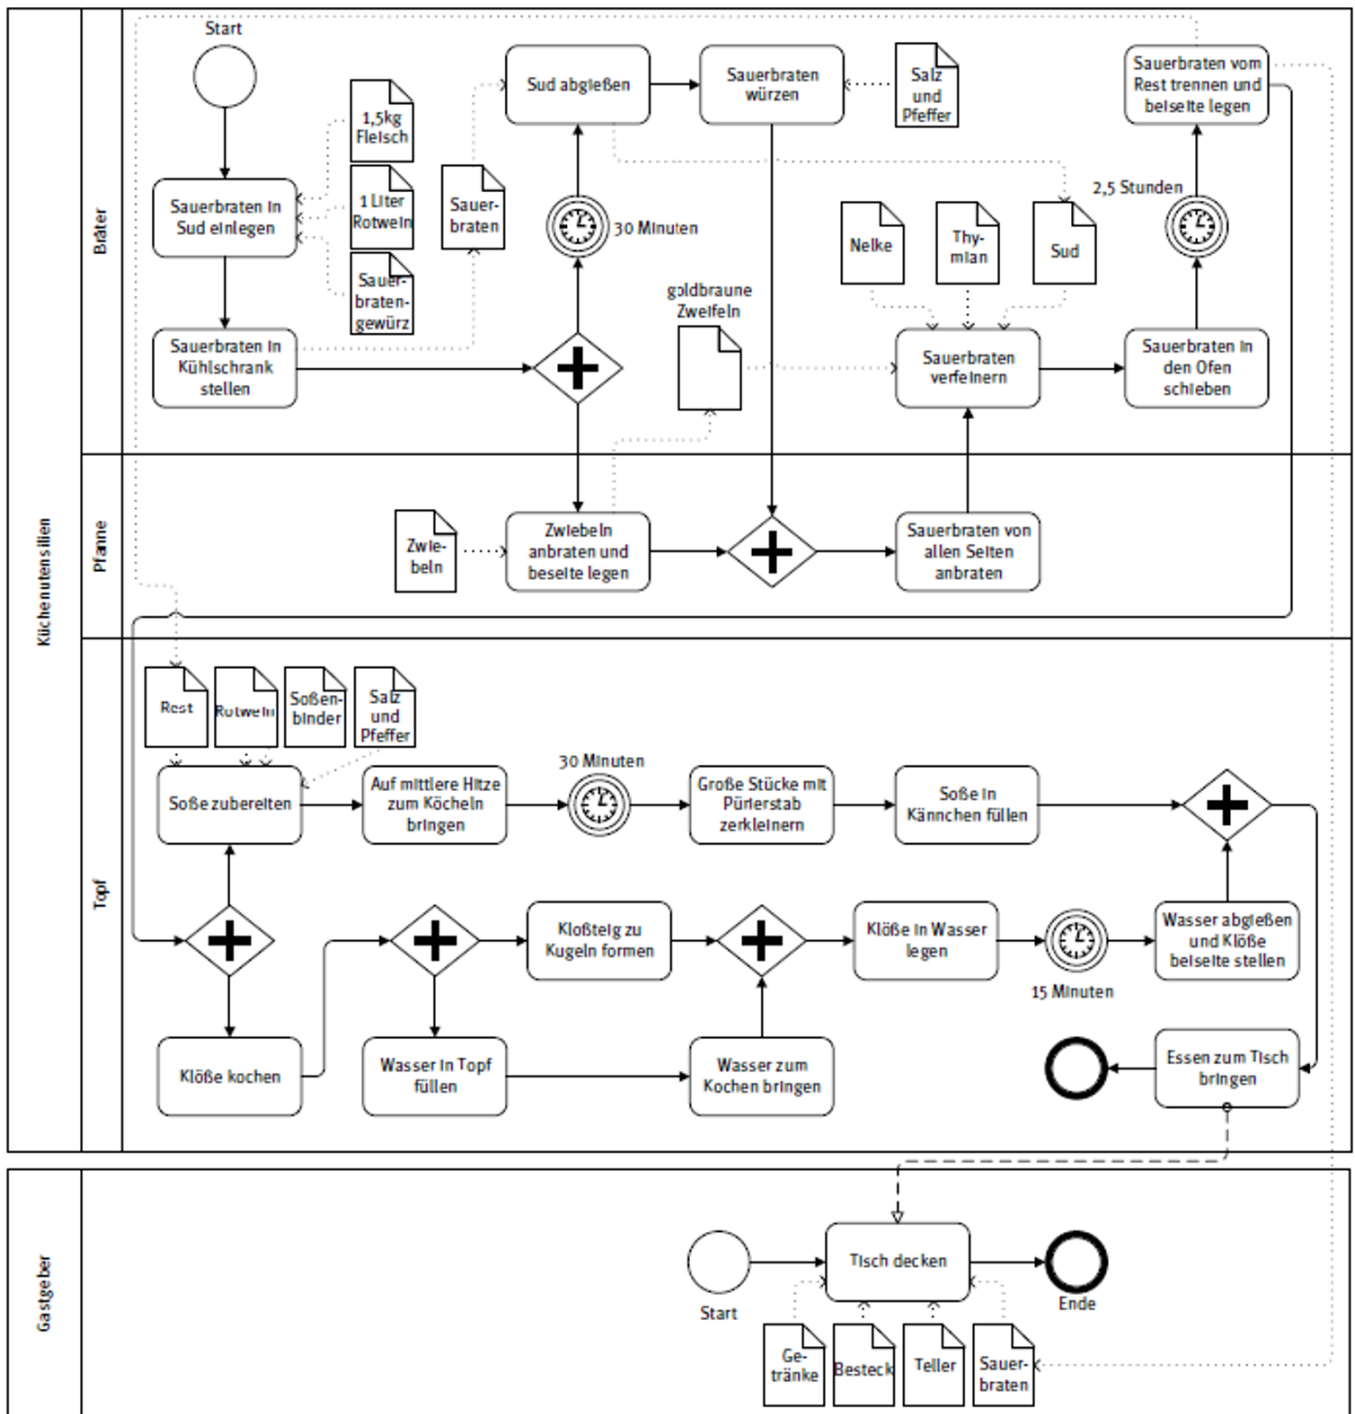

LU09.L07: Auslandsemester modellieren

From: <https://wiki.bzz.ch/> - BZZ - Modulwiki

Permanent link: https://wiki.bzz.ch/de/modul/m254_v2025/learningunits/lu09/loesungen/studium?rev=1742803718

Last update: 2025/03/24 09:08