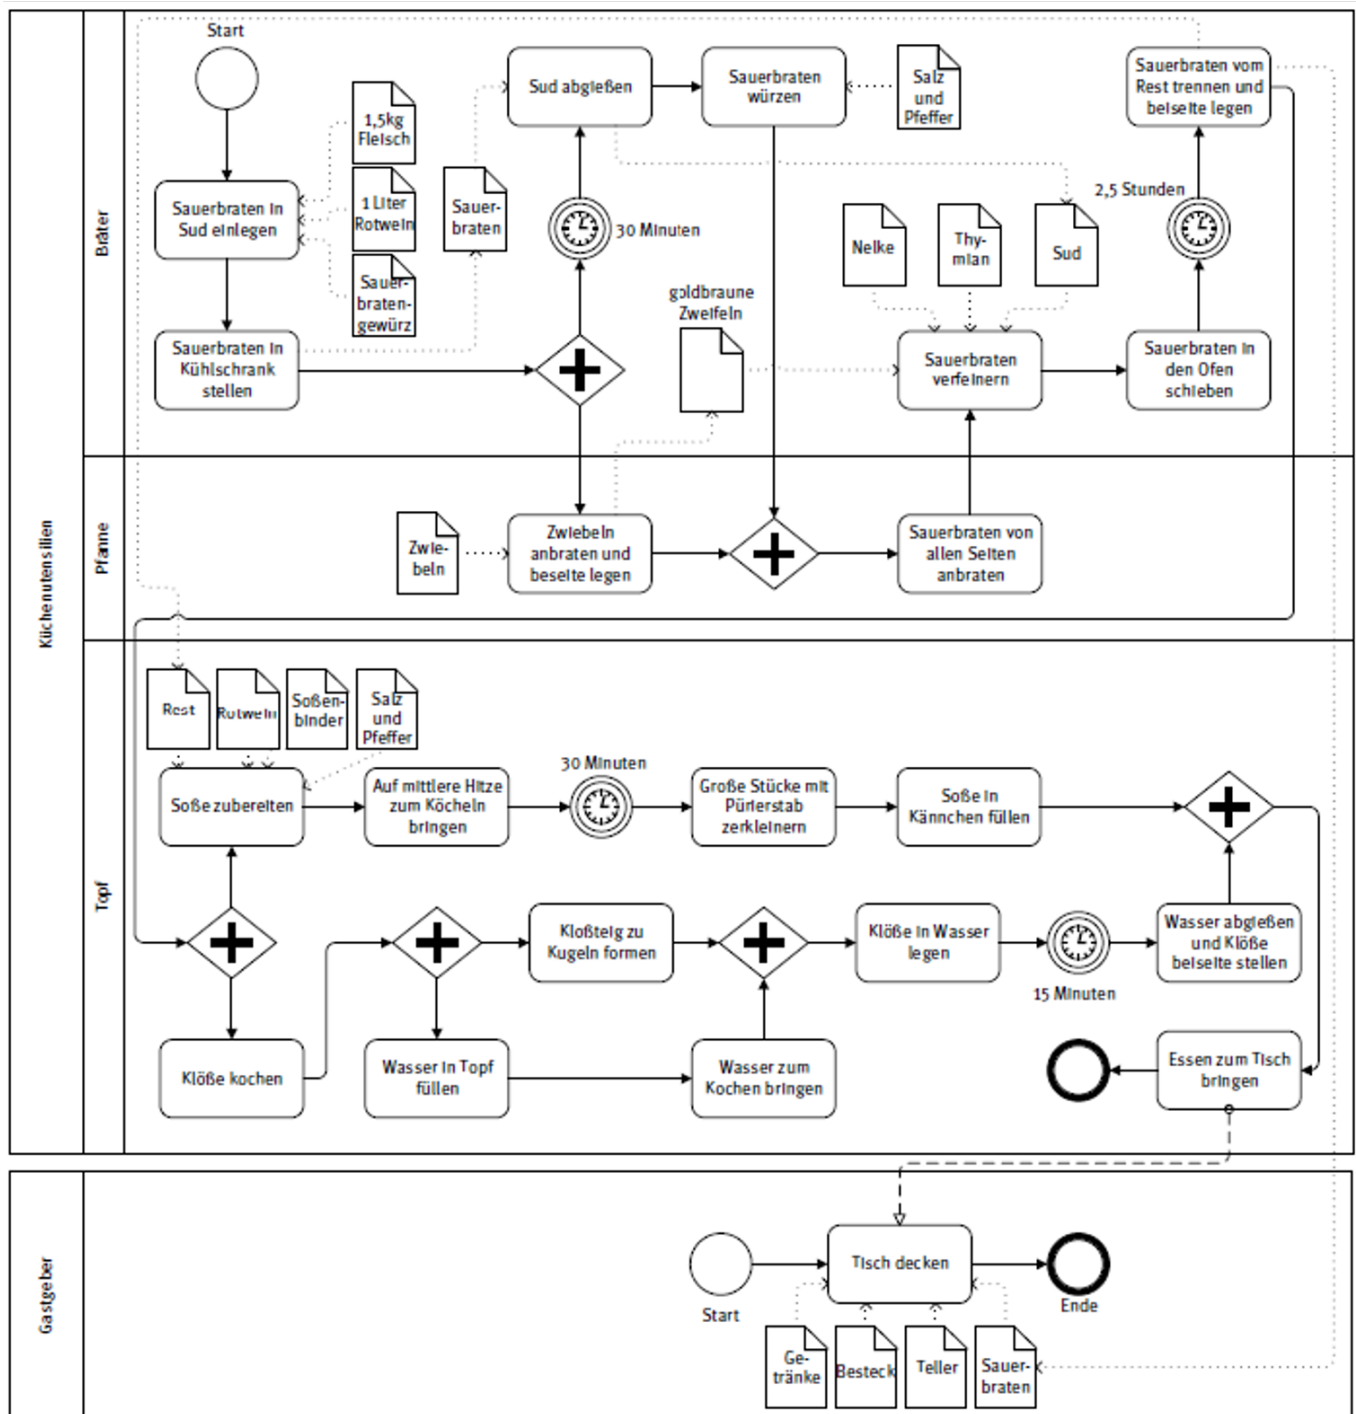

# LU09.L07: Auslandsemester modellieren

From: <https://wiki.bzz.ch/> - BZZ - Modulwiki

Permanent link: [https://wiki.bzz.ch/de/modul/m254\\_v2025/learningunits/lu09/loesungen/studium?rev=1742803718](https://wiki.bzz.ch/de/modul/m254_v2025/learningunits/lu09/loesungen/studium?rev=1742803718)