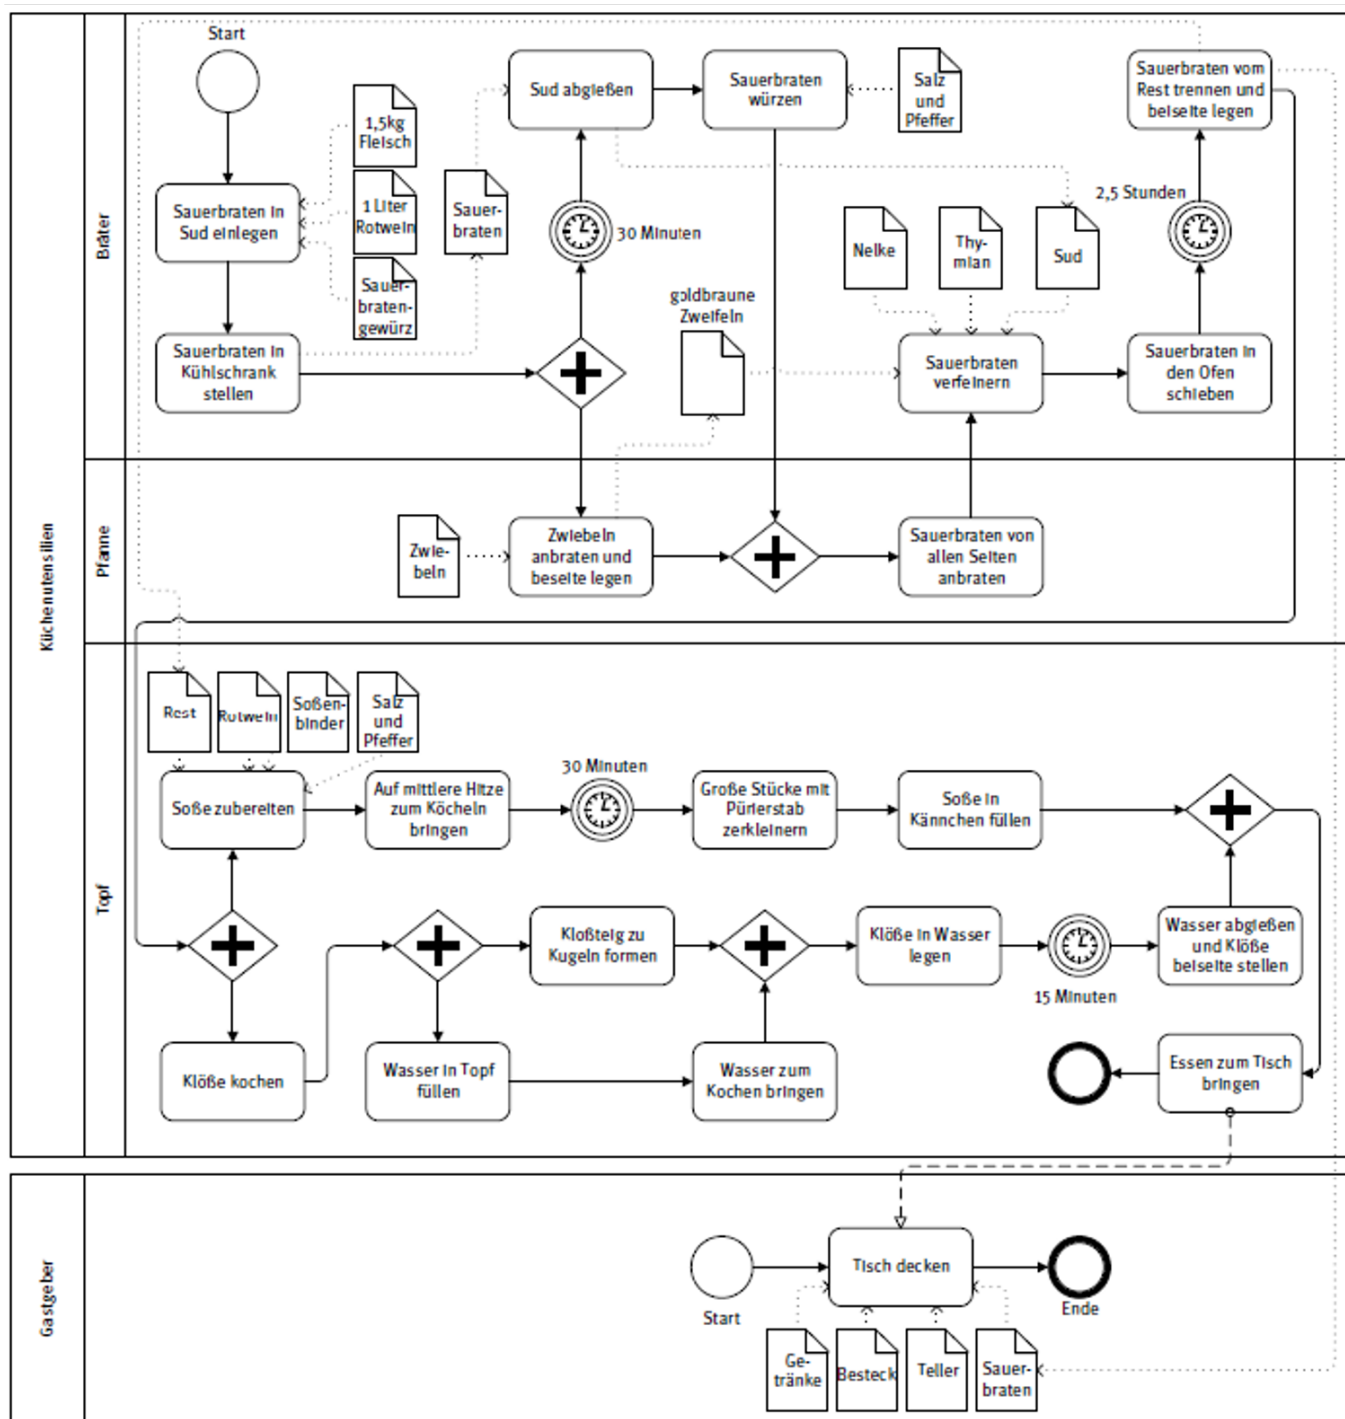

LU09.L07: Auslandsemester modellieren

From: <https://wiki.bzz.ch/> - BZZ - Modulwiki

Permanent link: https://wiki.bzz.ch/de/modul/m254_v2025/learningunits/lu09/loesungen/studium?rev=1742803788

Last update: 2025/03/24 09:09