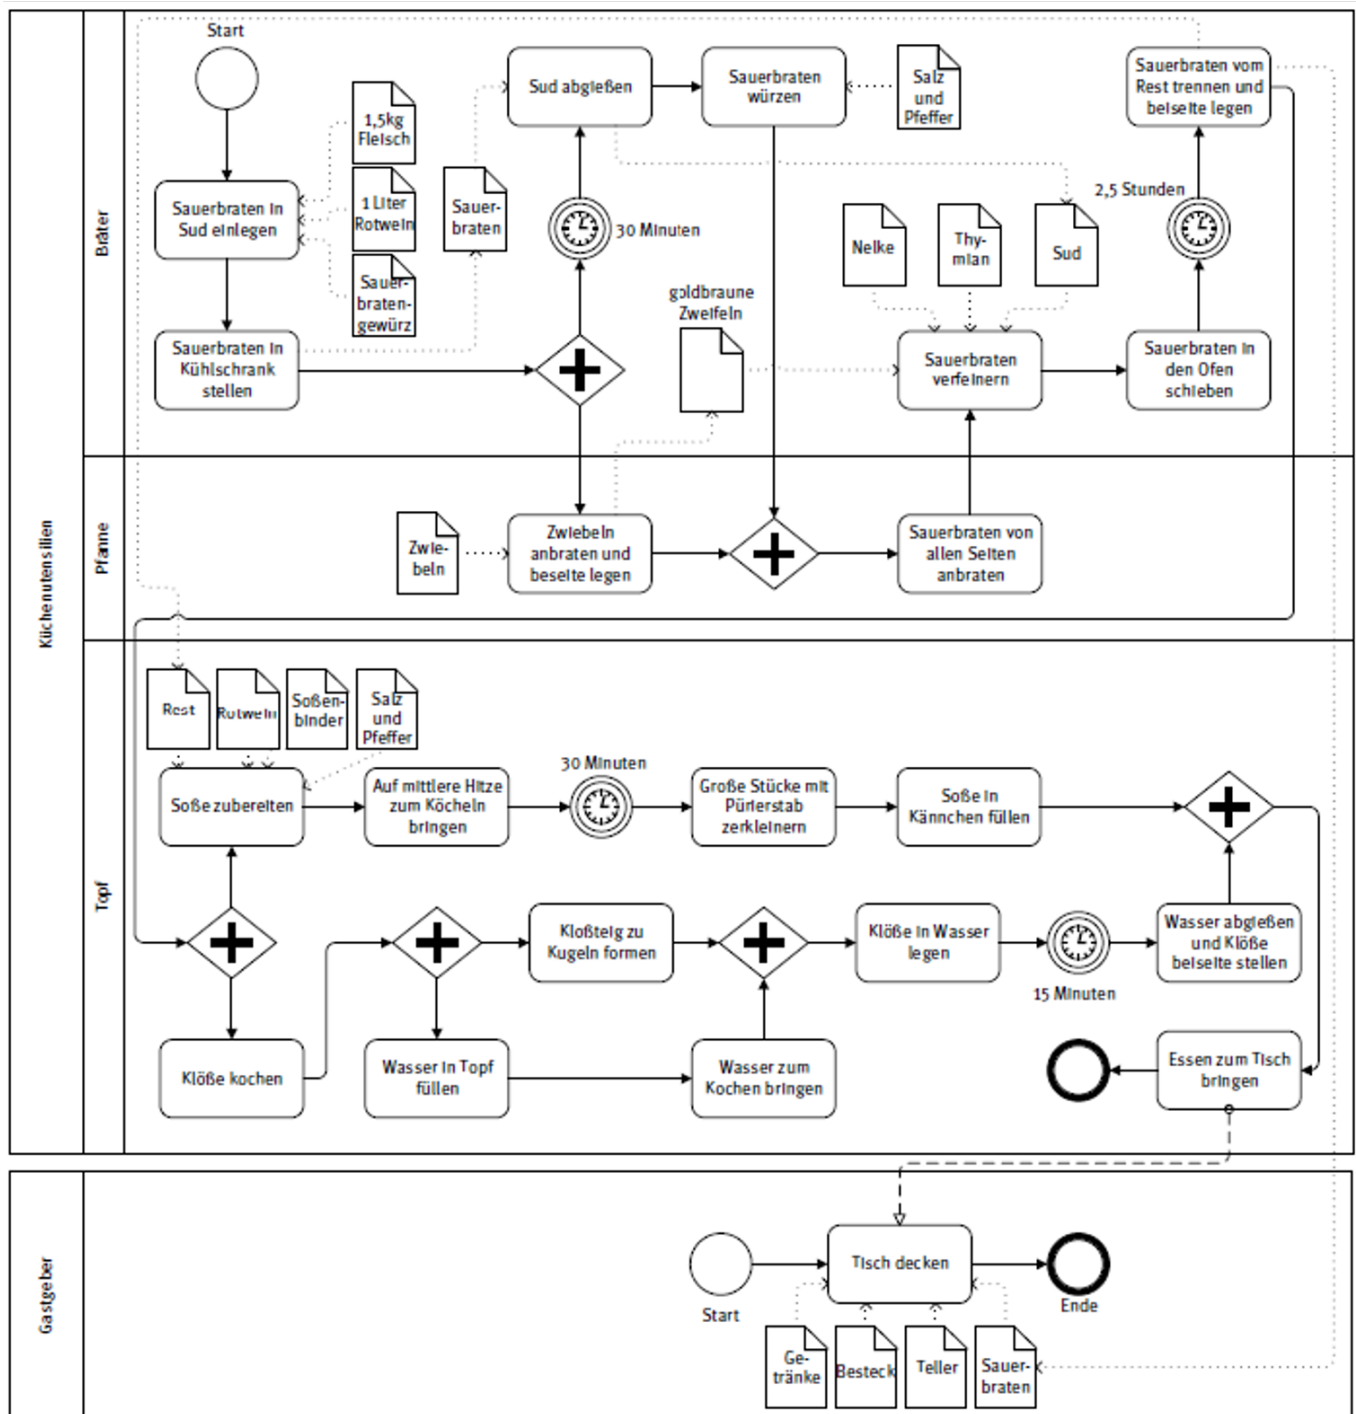

# LU09.L07: Auslandsemester modellieren

From: <https://wiki.bzz.ch/> - BZZ - Modulwiki

Permanent link: [https://wiki.bzz.ch/de/modul/m254\\_v2025/learningunits/lu09/loesungen/studium?rev=1742803788](https://wiki.bzz.ch/de/modul/m254_v2025/learningunits/lu09/loesungen/studium?rev=1742803788)