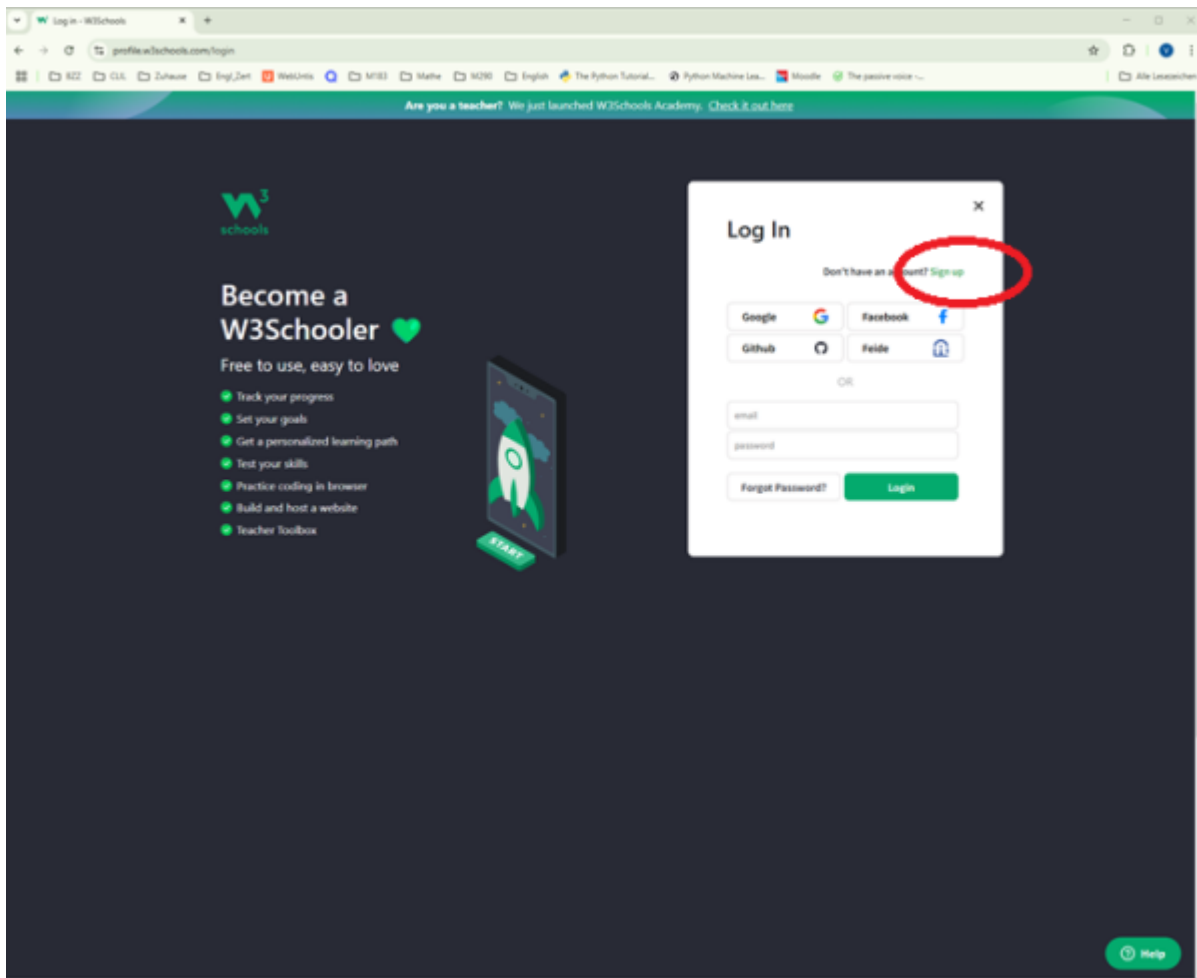

Assignments

The assignment consists three major steps:

1. Create an W3School-Account
2. Allocate the name and the working space
3. Save working files in your working space and execute them

Create your own working space area within W3School webpage step by step as follows:

1. Create an W3School-Account

1. Click on the **Sign Up** Link to create your account.

2. Enter the requested credentials. Make sure to save your **username** and **password** in your **password manager**.