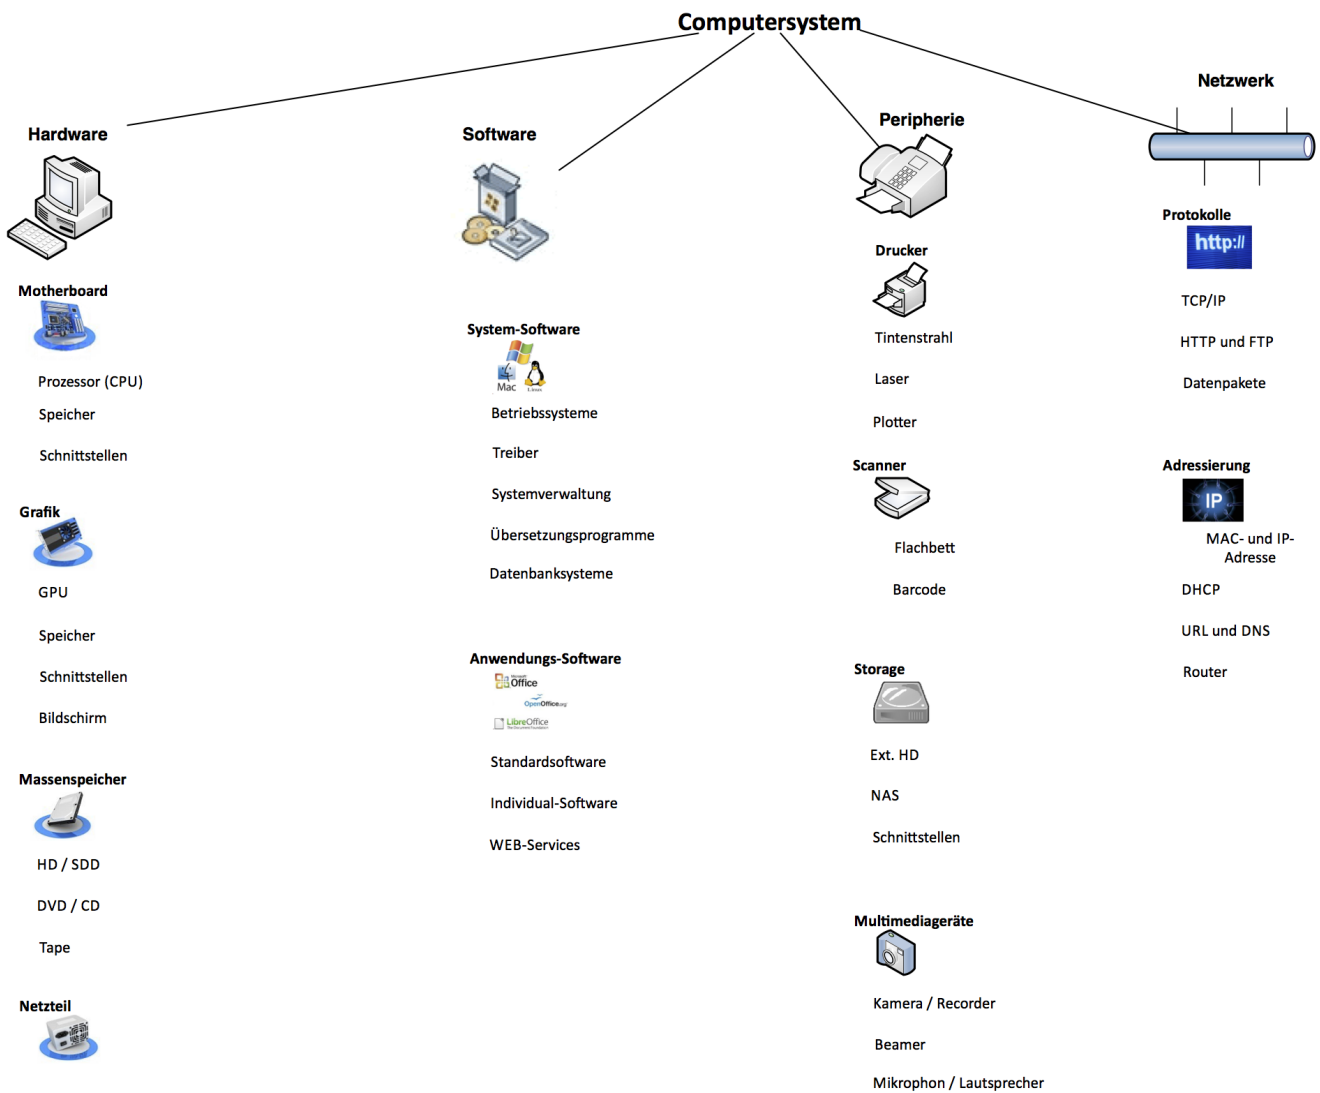

LU01.L01 - IT-Systeme

From: <https://wiki.bzz.ch/> - BZZ - Modulwiki

Permanent link: <https://wiki.bzz.ch/modul/m286/learningunits/lu01/loesungen/it-systeme?rev=1725604090>

Last update: 2024/09/06 08:28