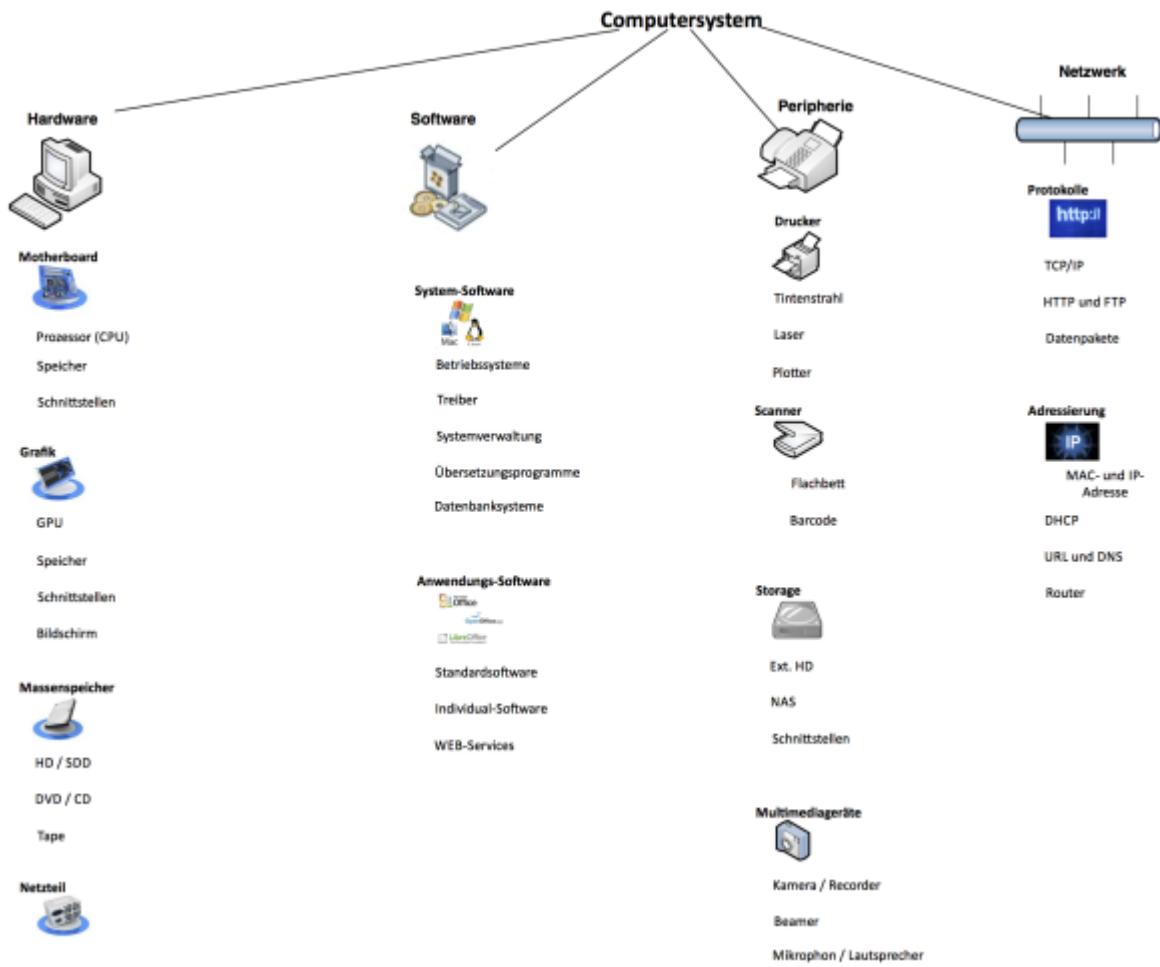

# LU01.L01 - IT-Systeme

From:  
<https://wiki.bzz.ch/> - **BZZ - Modulwiki**

Permanent link:  
<https://wiki.bzz.ch/modul/m286/learningunits/lu01/loesungen/it-systeme?rev=1725871423>

Last update: **2024/09/09 10:43**